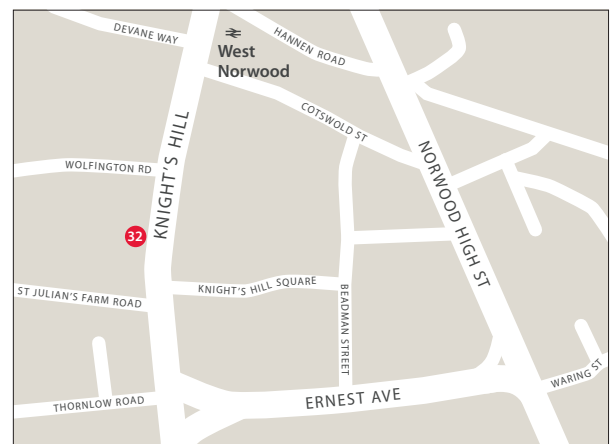

MAP ABOVE

- | | |
|---|--|
| 2 Alisan Fine Arts | 21 Anastasia von Seibold |
| 3 Anrad Gallery
(Late opening October 20) | 23 Jacqueline Simcox Ltd |
| 4 ArtChina | 24 Runjeet Singh |
| 8 Michael Goedhuis* | 27 Bonhams Knightsbridge** |
| 10 Hanga Ten | 32 Roseberys**
(Indian & Islamic viewing) |
| 12 Katie Jones | |
| 16 Mo Hai Lou 墨海樓 | |
| 18 Simon Pilling | |
| 20 Schoeni Projects
(Late opening October 20 & 27) | |

* late opening October 24 & 25 until 21.00
** no late opening

Paddington

Paddington late night opening, Monday October 30 until 19.00.

MAP ABOVE

- 31 Lyon & Turnbull

Marylebone

MAP ABOVE

- 30 Dore and Rees

Chiswick

MAP ABOVE

- 28 Chiswick Auctions

West Norwood

MAP ABOVE

- 32 Roseberys