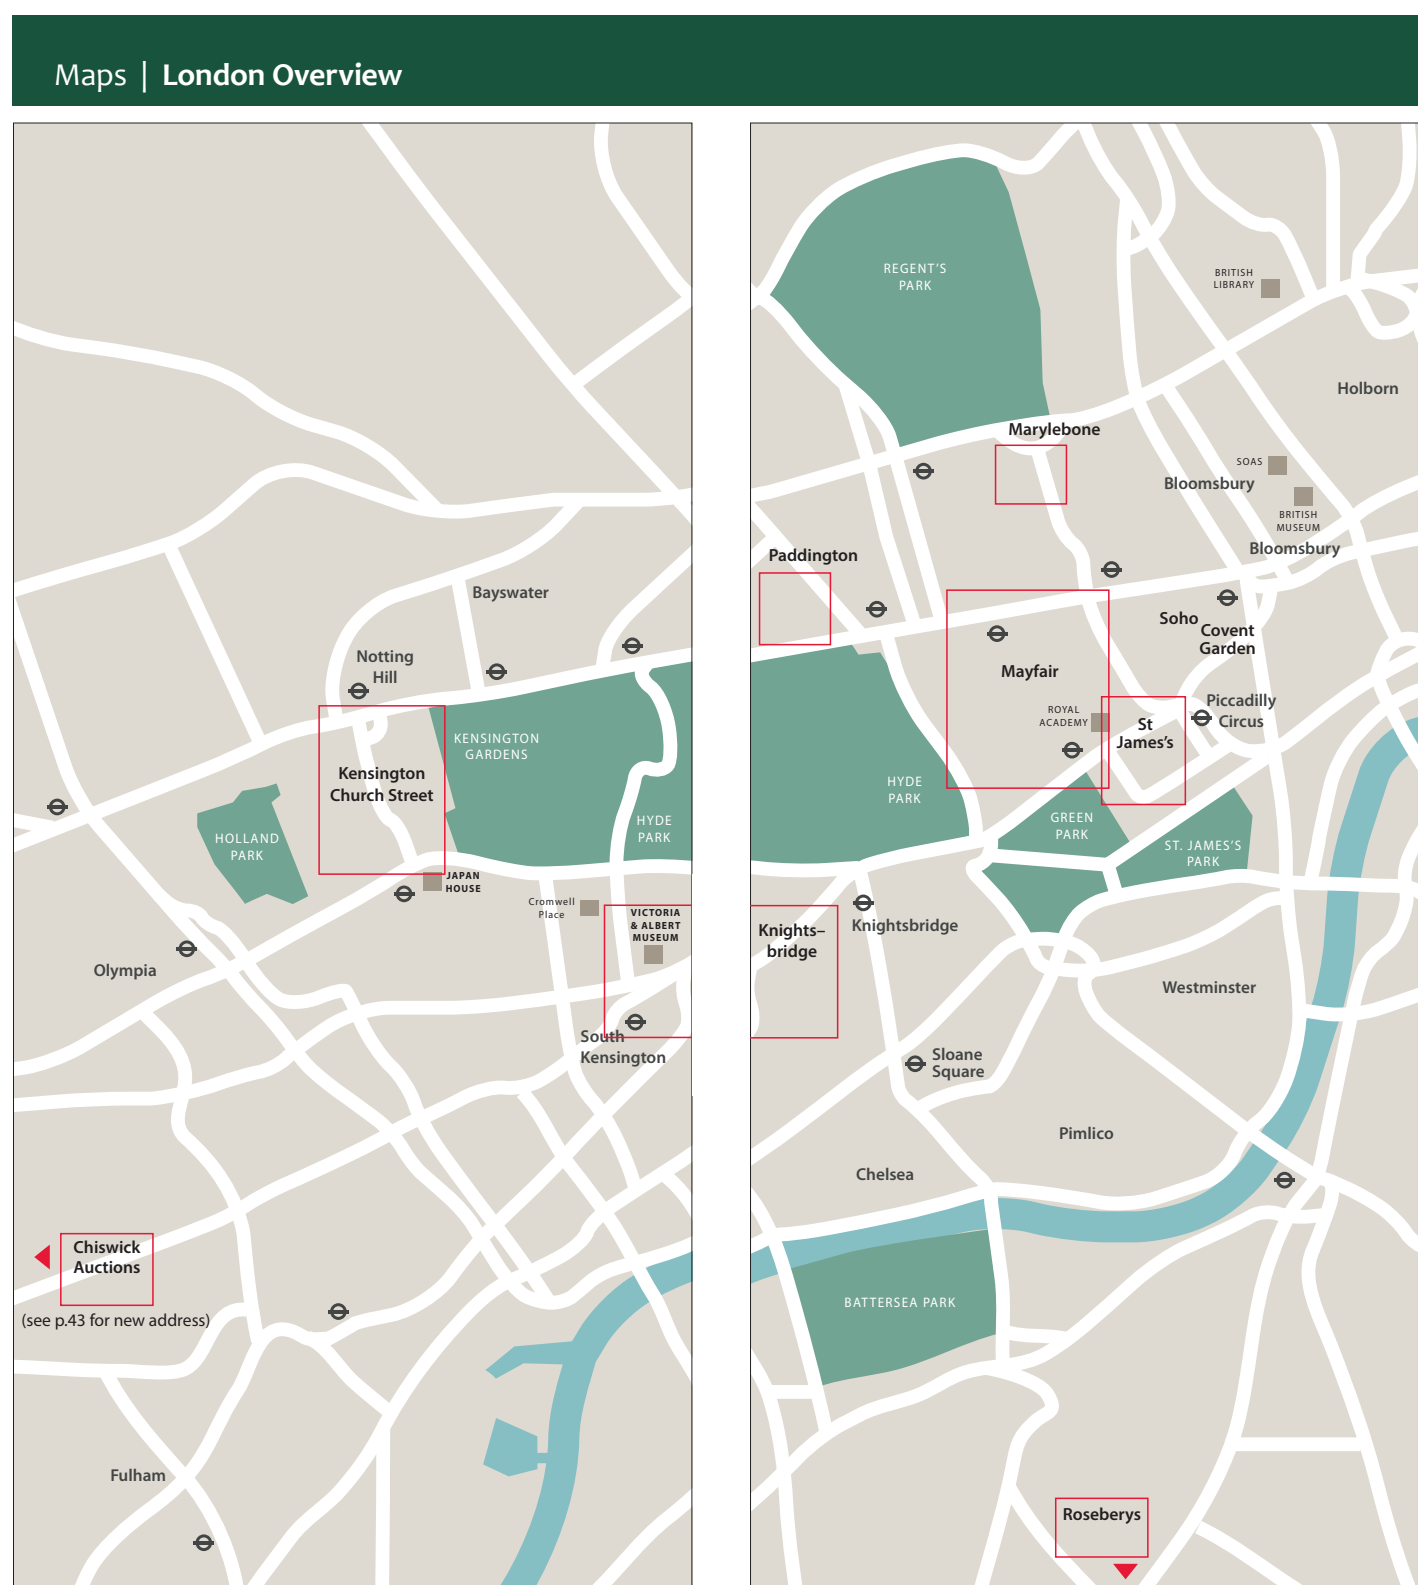

The 26th edition of Asian Art in London takes place from
October 19 - November 4

Indian & Islamic Art – October 19 - 28

East Asian Art – October 26 - November 4

For the very latest updates and events calendar, please visit:
asianartinlondon.com

Kensington Church Street

Kensington Church Street late night opening, Saturday October 28, 17.00–20.00, or 20.30 (opening times may vary, please check individual participant entries for details).

MAP ABOVE

* late opening October 24 & 25 until 21.00
** no late opening

Paddington

Paddington late night opening, Monday October 30 until 19.00.

MAP ABOVE

- 31 Lyon & Turnbull

Marylebone

MAP ABOVE

- 30 Dore and Rees

Chiswick

MAP ABOVE

- 28 Chiswick Auctions

West Norwood

MAP ABOVE

- 32 Roseberys