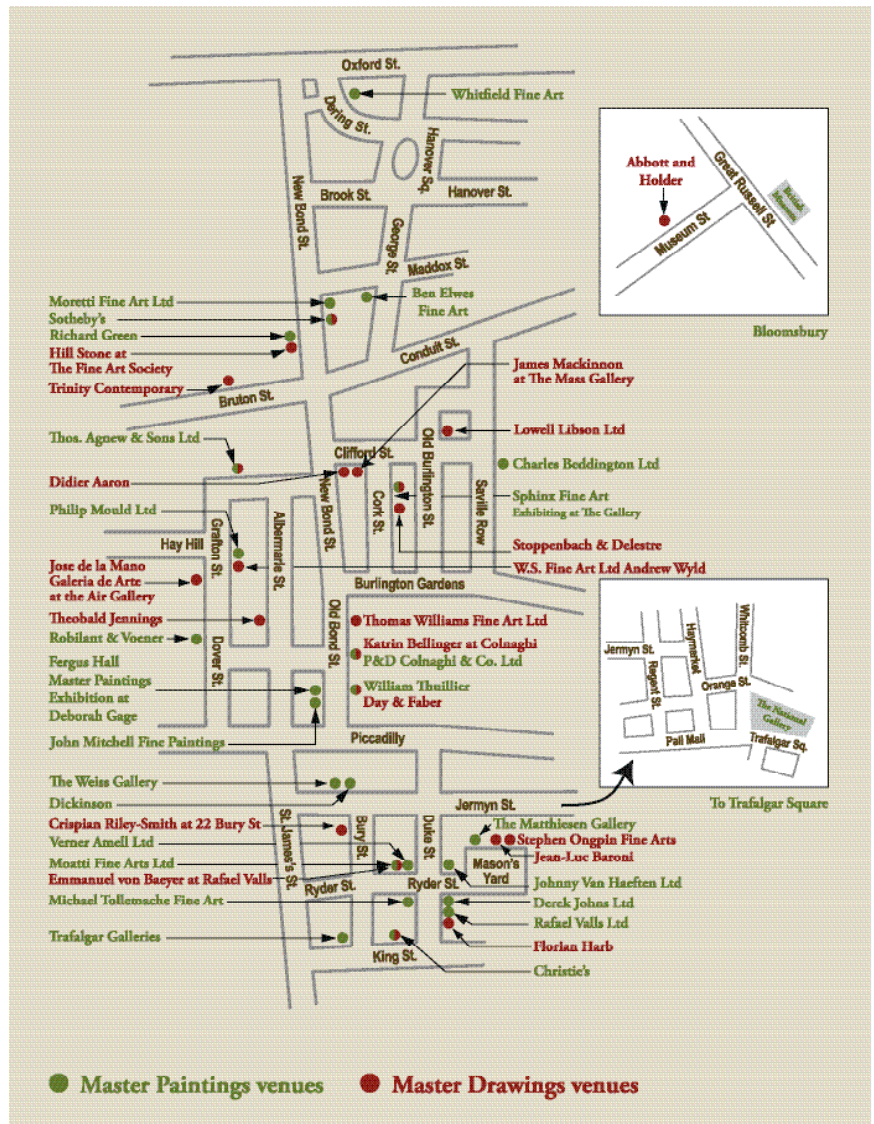

THOS. AGNEW & SONS LTD
8 Grafton Street
www.agnewsgallery.com

EMANUEL VON BAEYER
exhibiting at Rafael Vals,
6 Ryder Street
www.evbaeyer.co

JEAN-LUC BARONI LTD
7-8 Mason's Yard, Duke Street
www.artnet.com/gallery/132035/
jean-luc-baroniltd.html